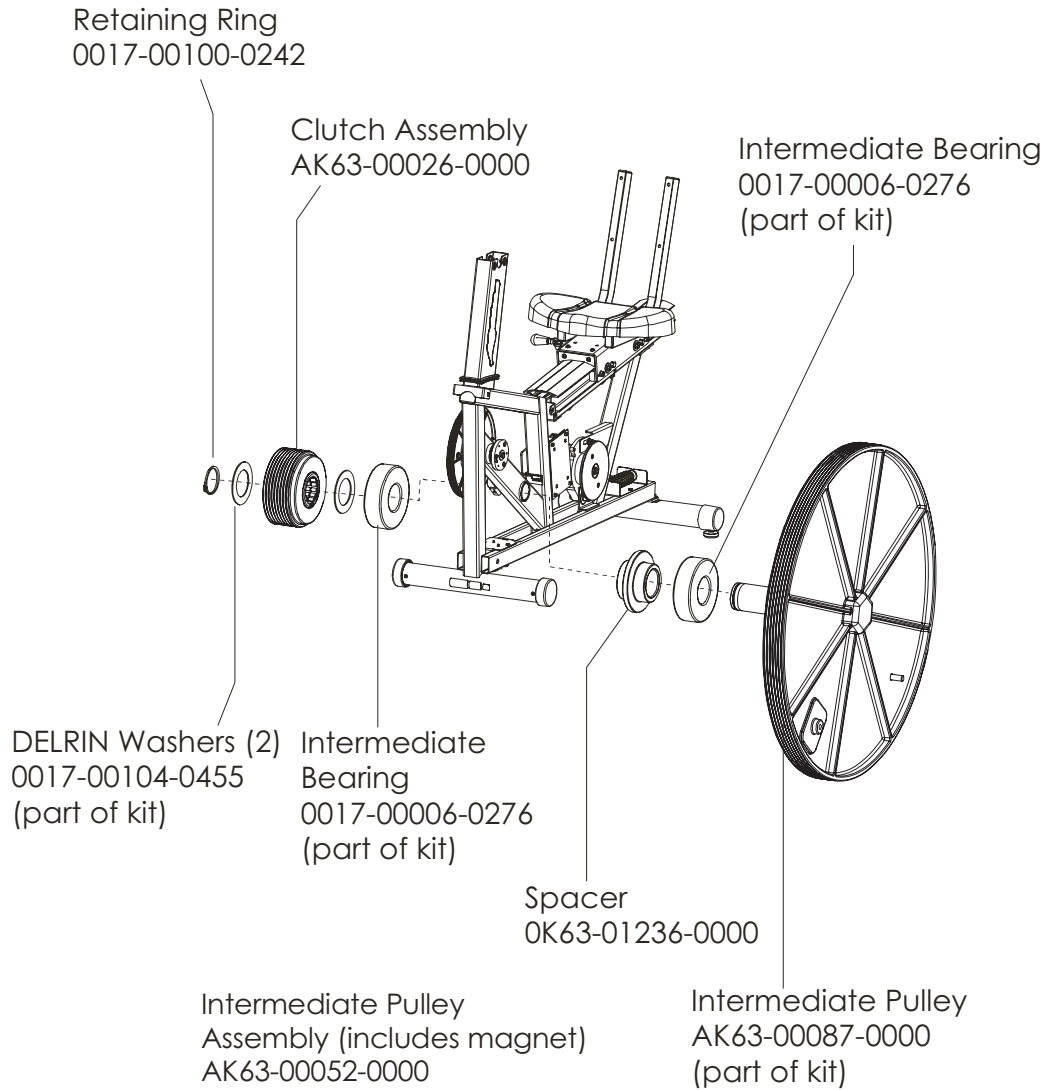

Intermediate Shaft and Bearing
Assembly GK63-00002-0007